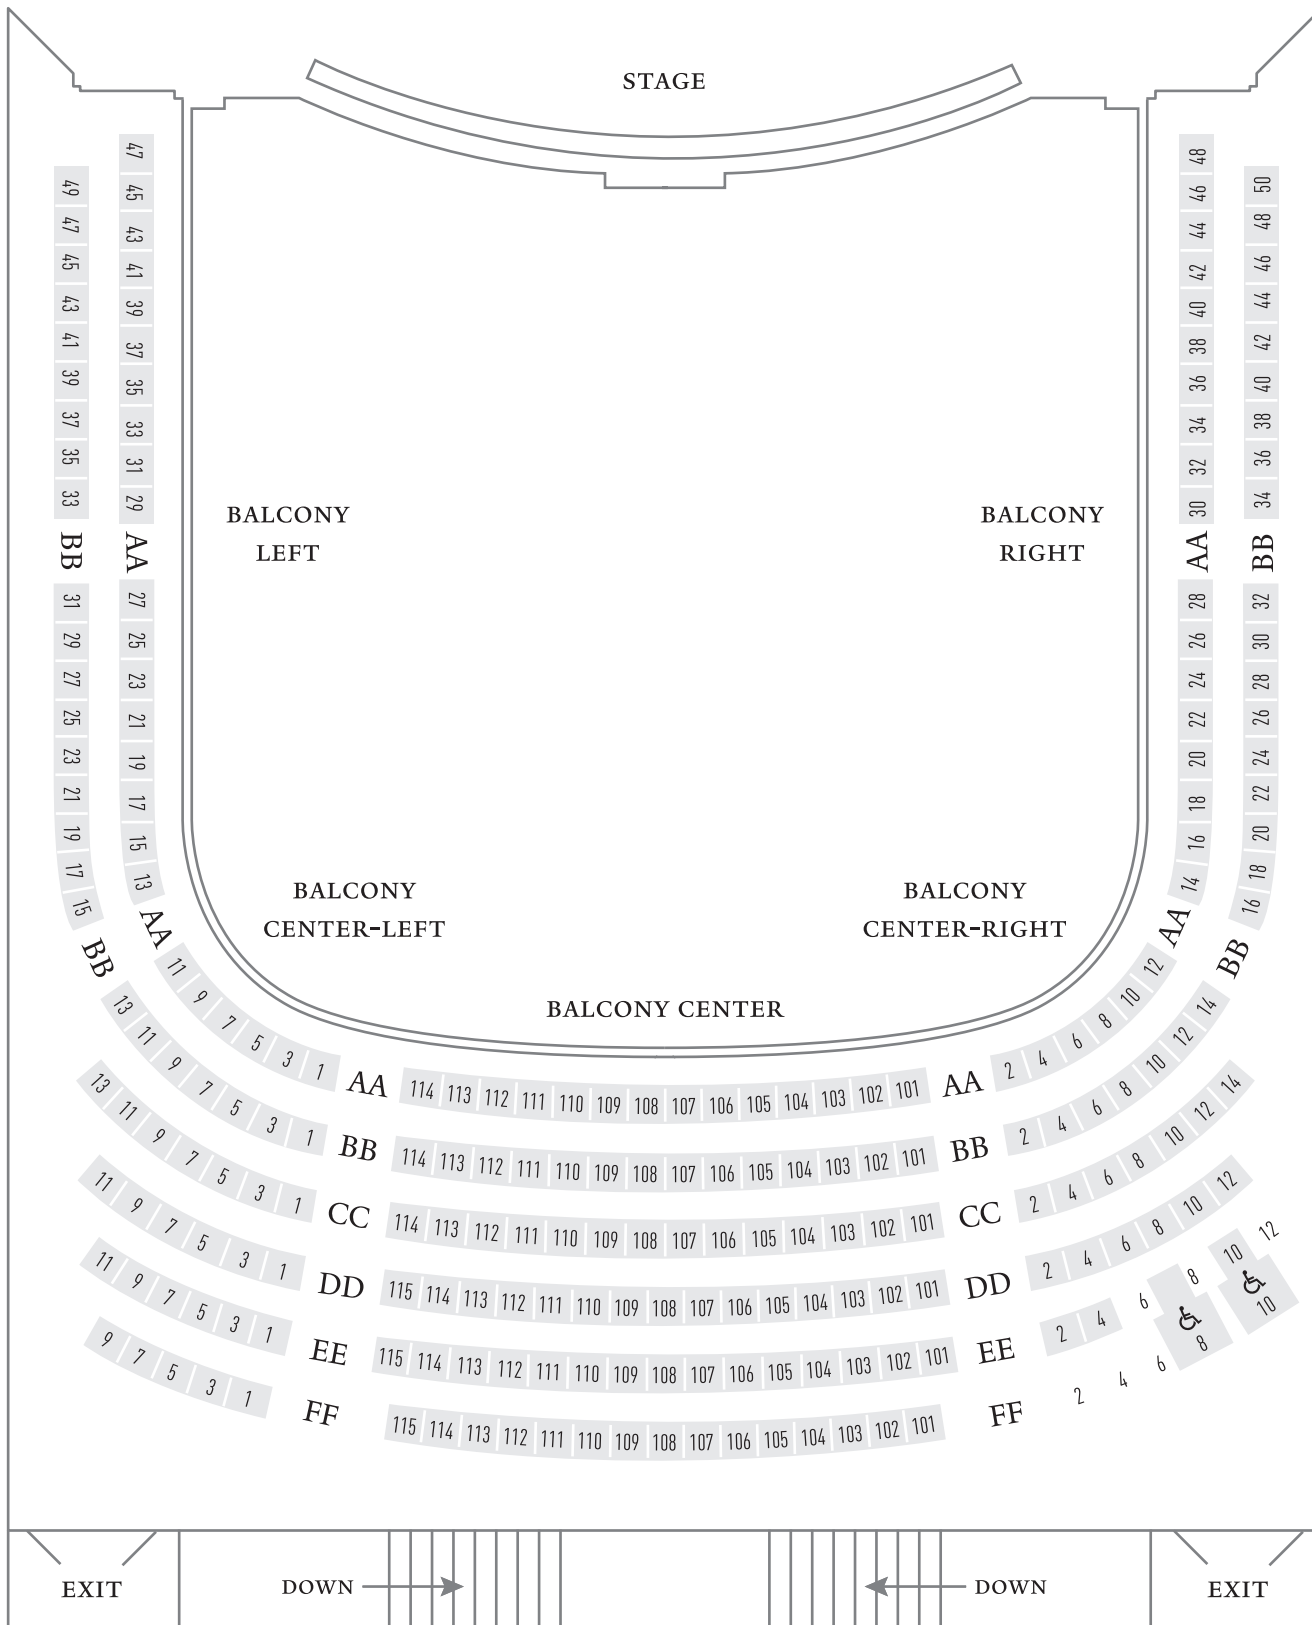

## IN SPRAGUE MEMORIAL HALL

Restrooms and water fountains are located on the Lower Level off the main lobby stairwell.

Elevator doors are on the first level of Sprague Hall directly in front of the Box Office windows.

# Morse Recital Hall - Balcony Level

IN SPRAGUE MEMORIAL HALL

Restrooms and water fountains are located on the Lower Level off the main lobby stairwell.

Elevator doors are on the first level of Sprague Hall directly in front of the Box Office windows.