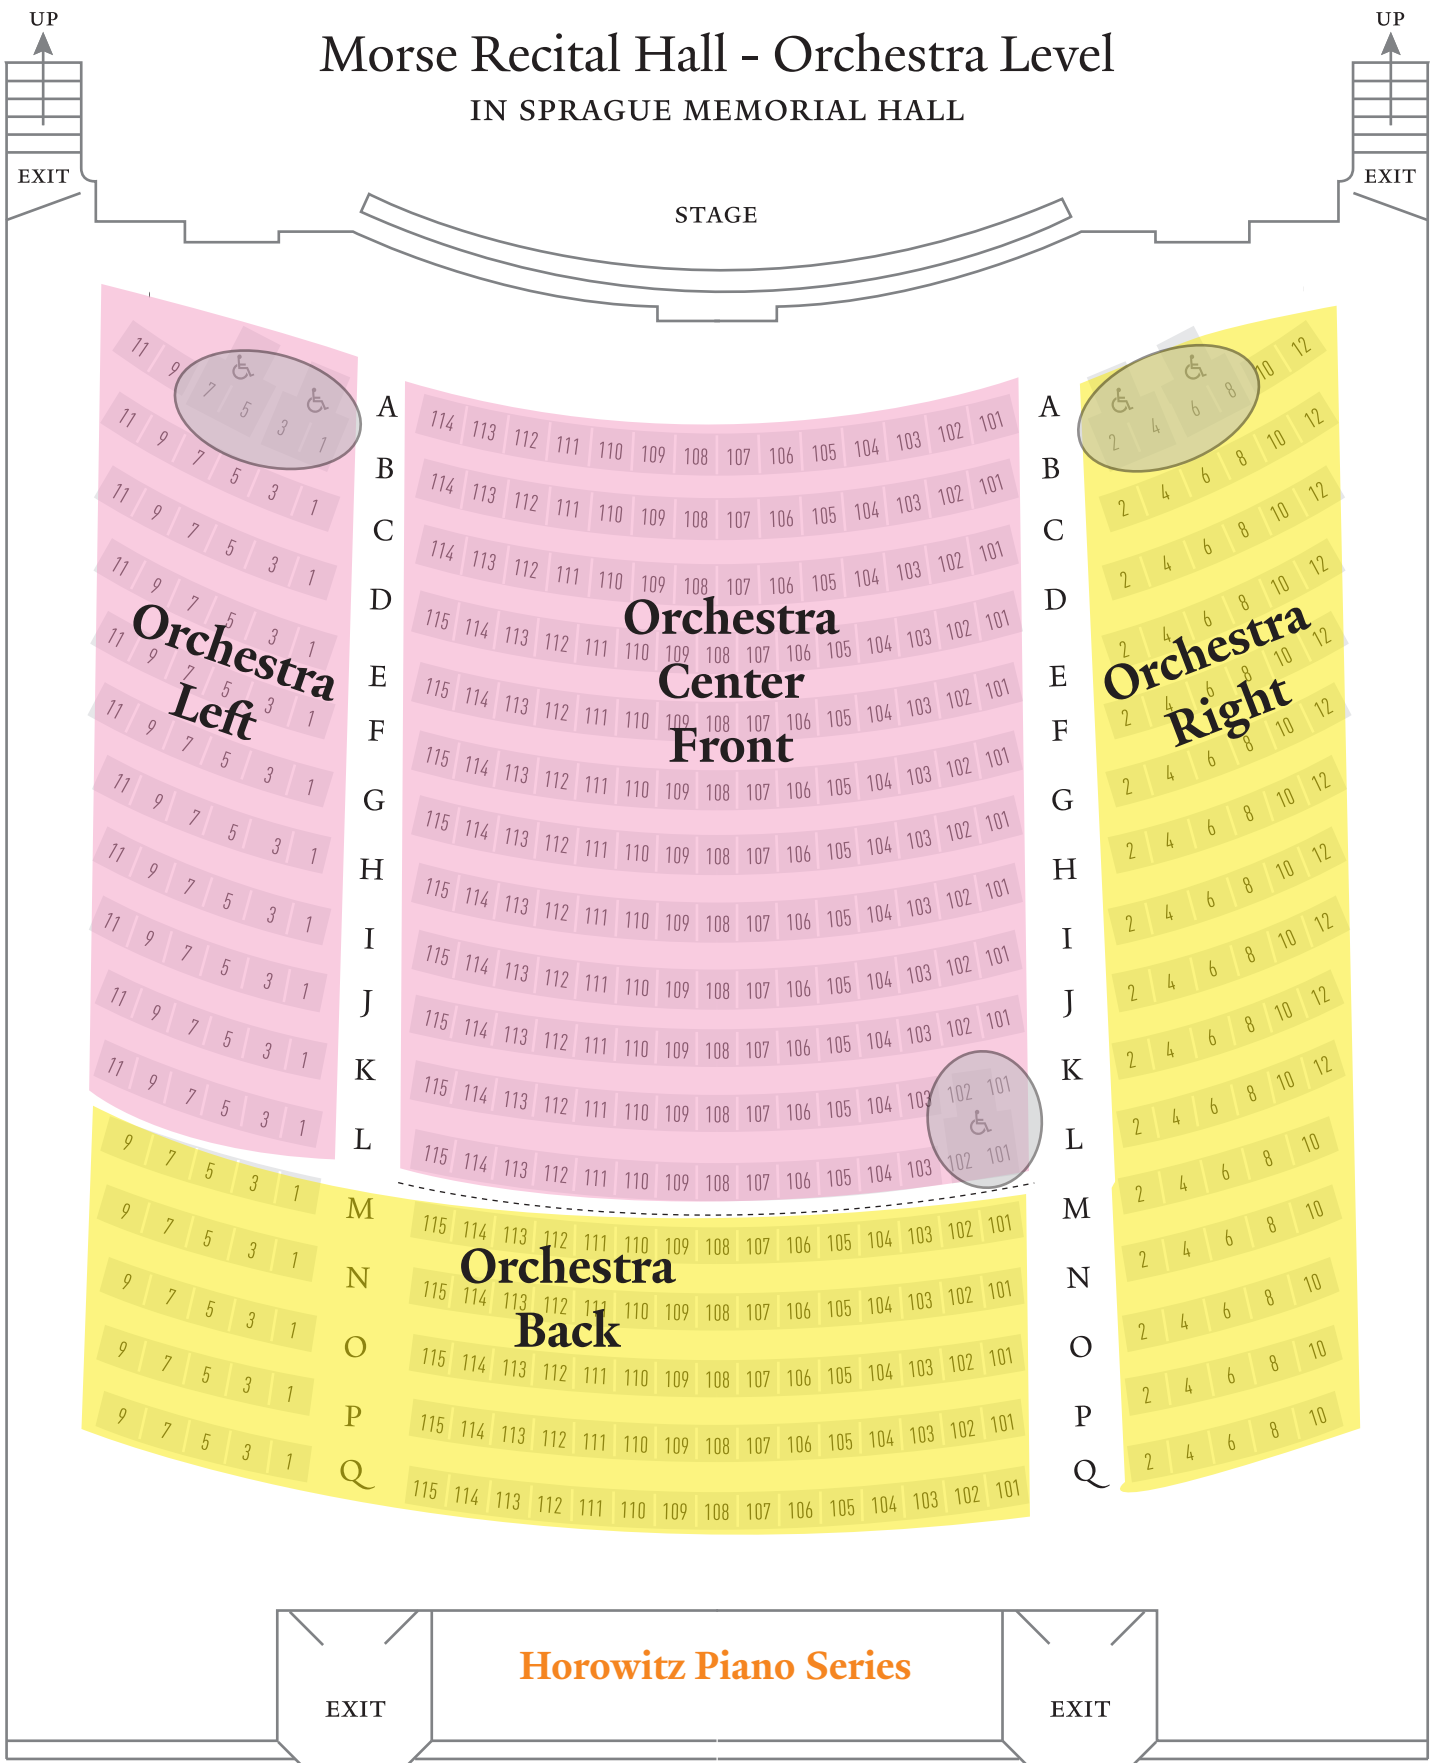

# Morse Recital Hall - Orchestra Level

## IN SPRAGUE MEMORIAL HALL

### Notes:

Sections that are the same color are priced the same.

Circled seats are Wheelchair Accessible (loose chairs without arms, that can be removed to make space for a wheelchair).

# Morse Recital Hall - Balcony Level IN SPRAGUE MEMORIAL HALL

**Notes:**

Sections that are the same color are priced the same.

Circled seats are Wheelchair Accessible (loose chairs without arms, that can be removed to make space for a wheelchair).