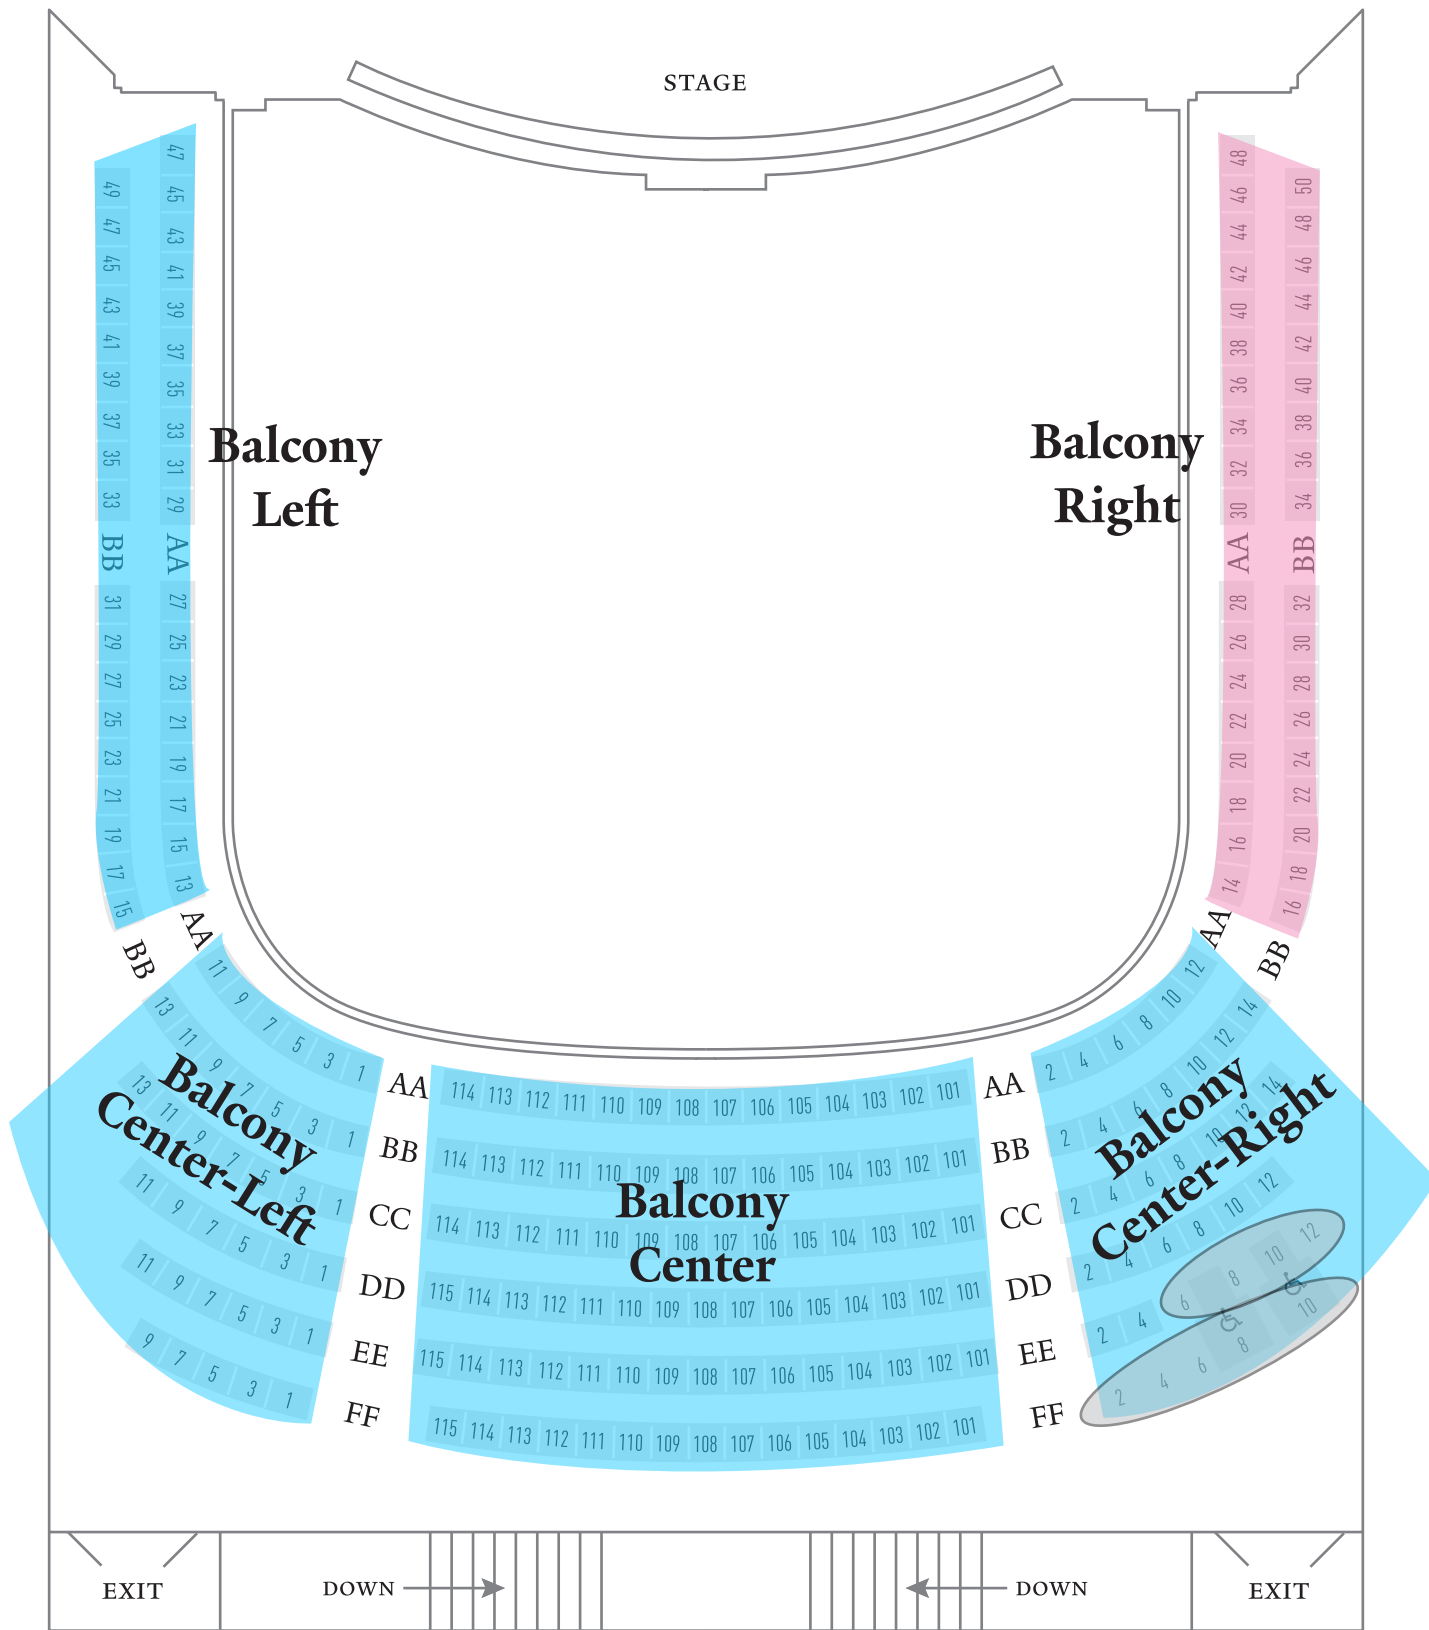

# Morse Recital Hall - Orchestra Level

## IN SPRAGUE MEMORIAL HALL

### Notes:

Sections that are the same color are priced the same.

Circled seats are Wheelchair Accessible (loose chairs without arms, that can be removed to make space for a wheelchair).

# Morse Recital Hall - Balcony Level IN SPRAGUE MEMORIAL HALL

**Notes:**

Sections that are the same color are priced the same.

Circled seats are Wheelchair Accessible (loose chairs without arms, that can be removed to make space for a wheelchair).