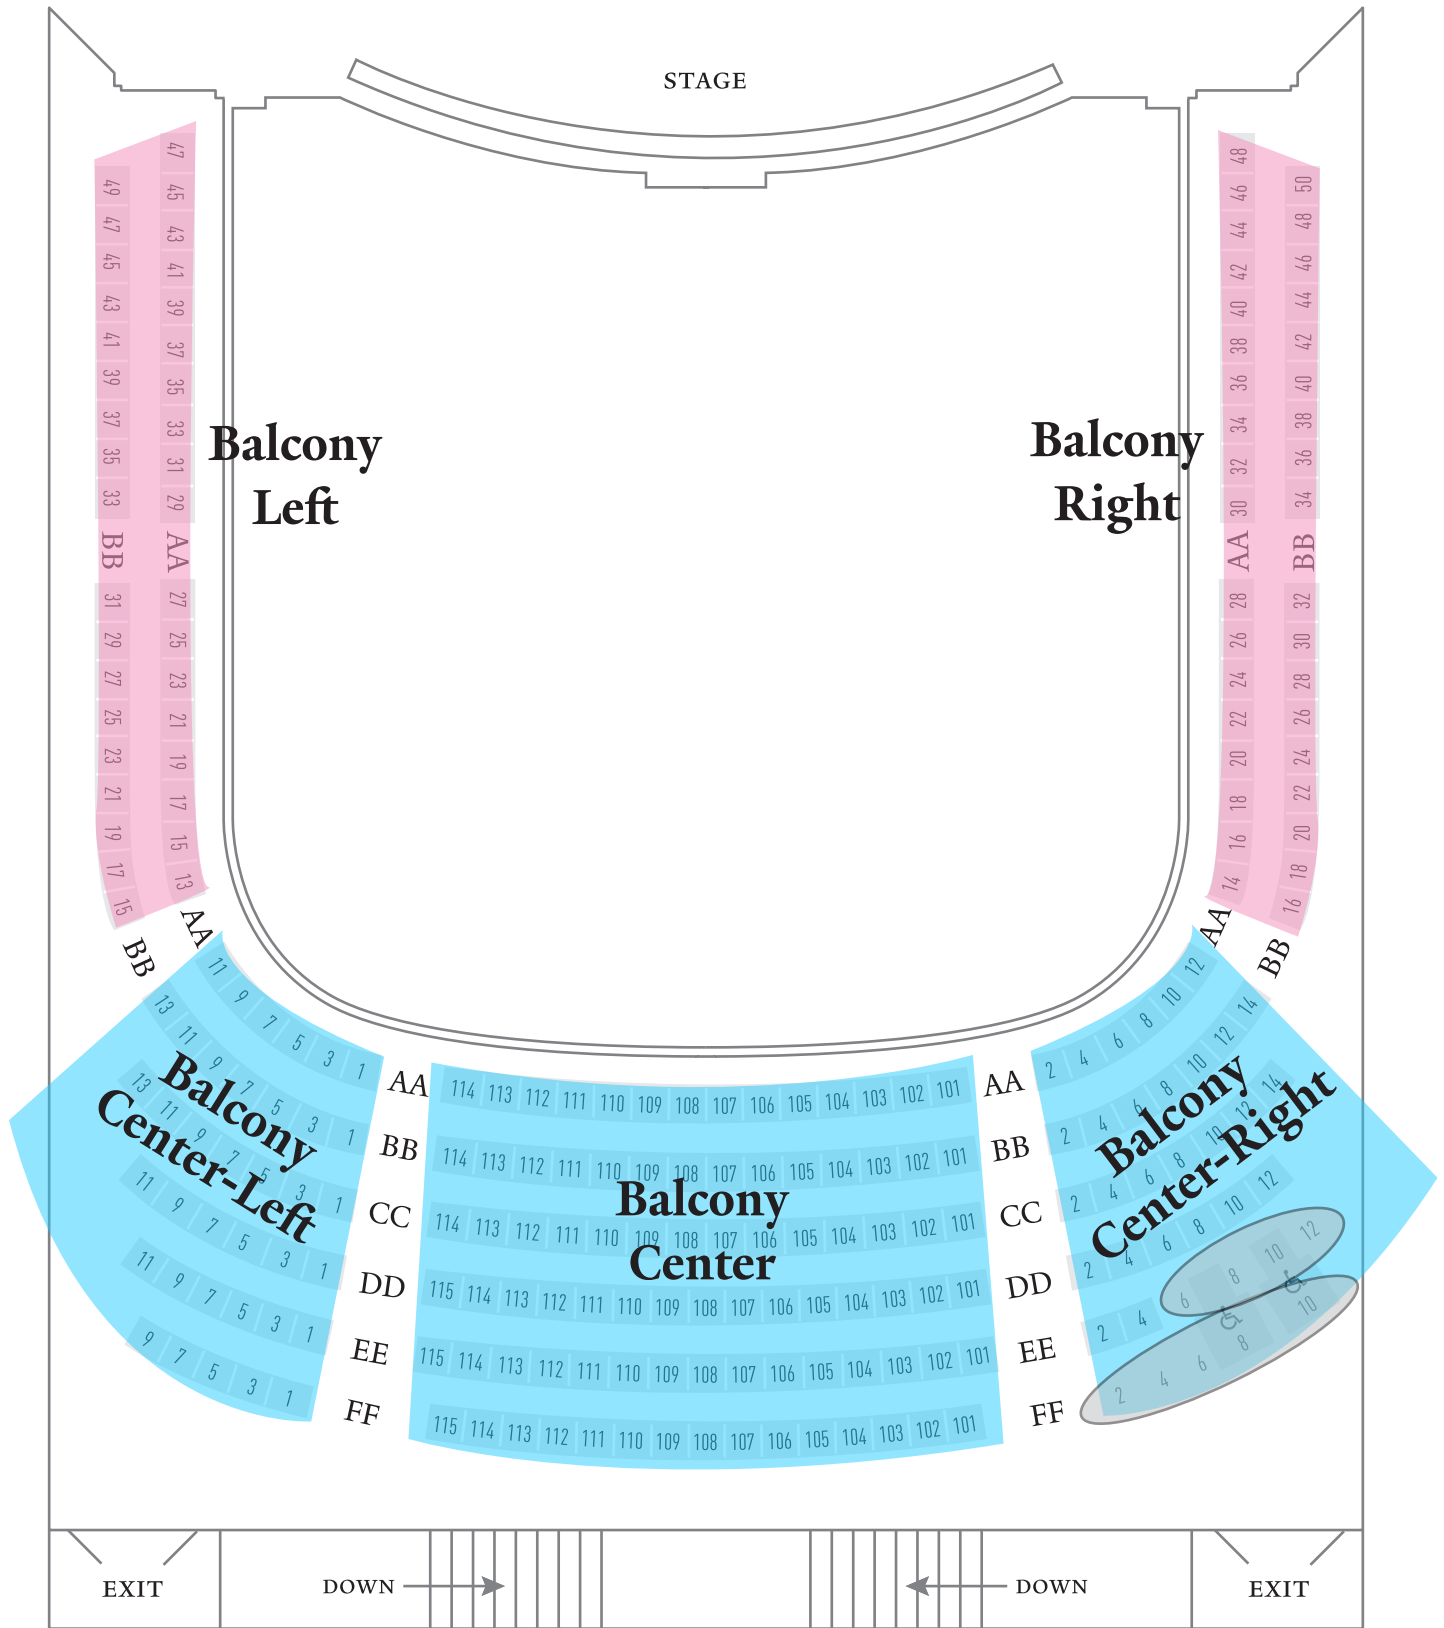

## IN SPRAGUE MEMORIAL HALL

**Notes:**

Sections that are the same color are priced the same.

Circled seats are Wheelchair Accessible (loose chairs without arms, that can be removed to make space for a wheelchair).

# Morse Recital Hall - Balcony Level IN SPRAGUE MEMORIAL HALL

**Notes:**

Sections that are the same color are priced the same.

Circled seats are Wheelchair Accessible (loose chairs without arms, that can be removed to make space for a wheelchair).