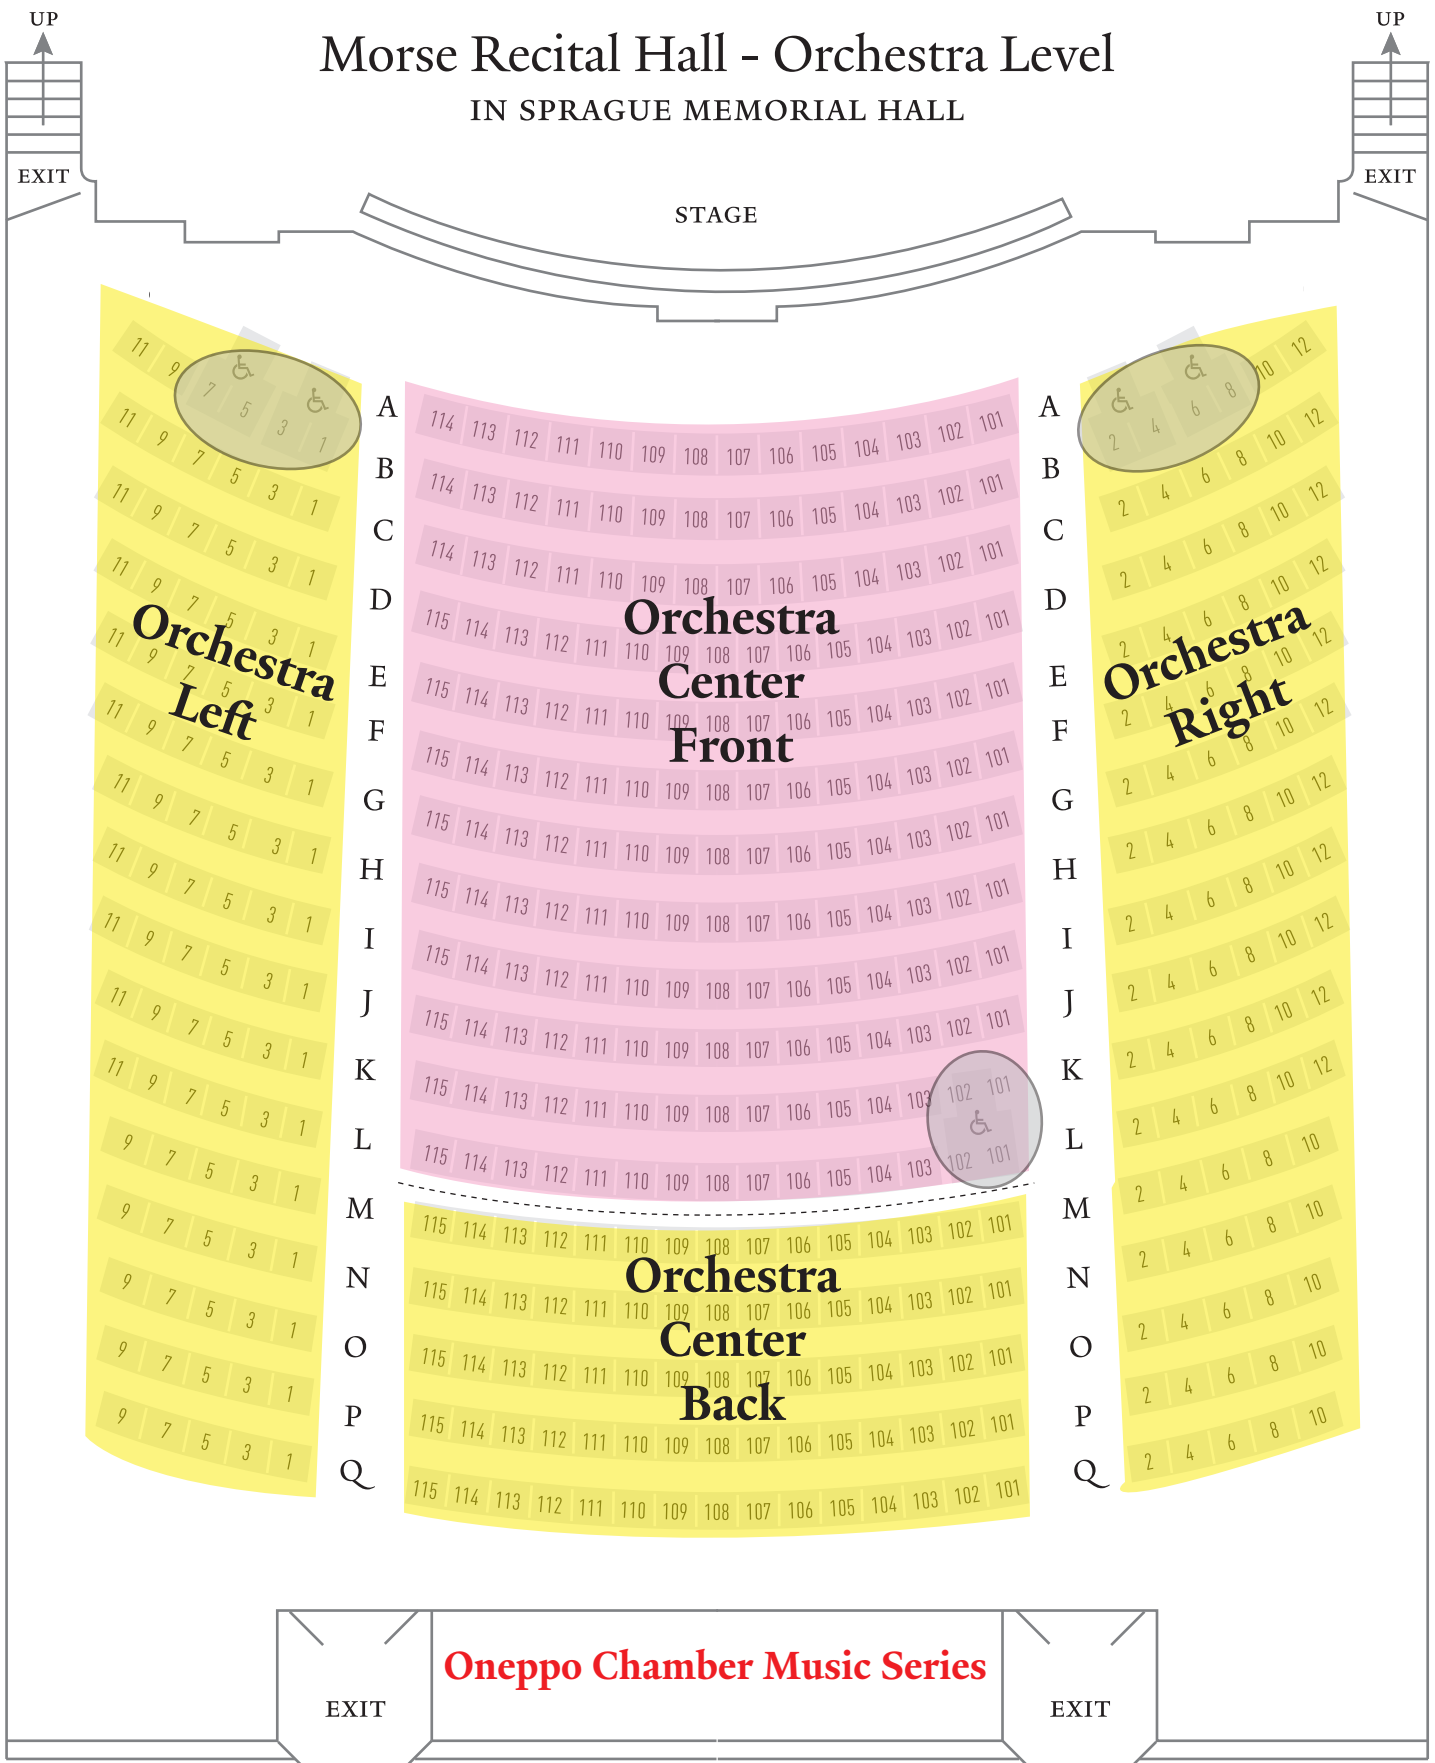

# Morse Recital Hall - Orchestra Level

## IN SPRAGUE MEMORIAL HALL

**Notes:**

Sections that are the same color are priced the same.

Circled seats are Wheelchair Accessible (loose chairs without arms, that can be removed to make space for a wheelchair).

# Morse Recital Hall - Balcony Level IN SPRAGUE MEMORIAL HALL

**Notes:**

Sections that are the same color are priced the same.

Circled seats are Wheelchair Accessible (loose chairs without arms, that can be removed to make space for a wheelchair).